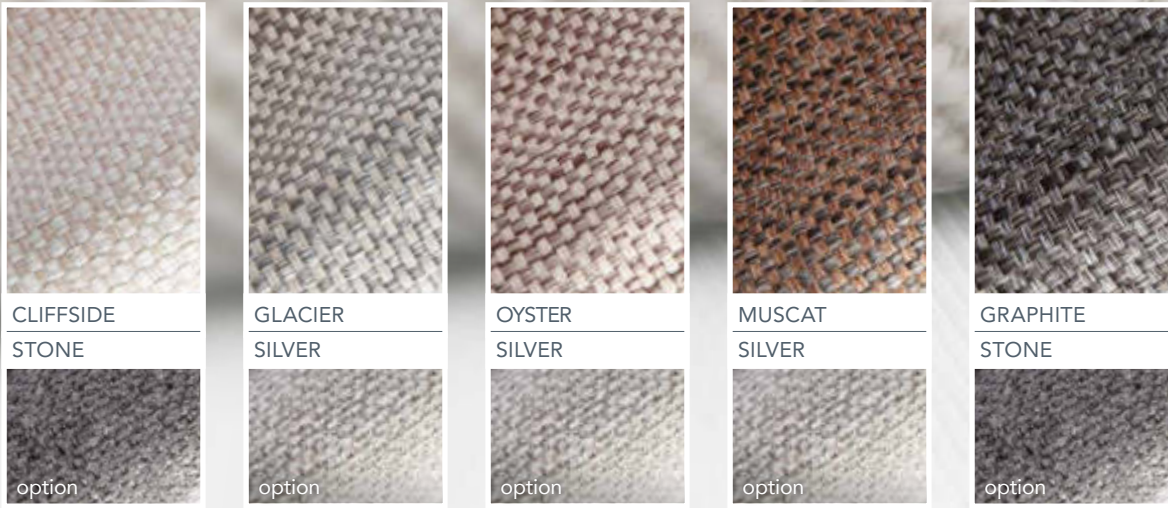

option

CAMEL BEIGE

option

STORM GRAY METALLIC

option

GRAPHITE

option

The hull and the waterline can be painted in almost EVERY COLOUR according to the Alexseal Yacht Coatings Selection.

SALIGNA

CHARCOAL

LIGHT GREY

MANDARIN
ORANGE

NOUGAT

MONTEVIDEO

DARK GREY

LIGHT GREY

CREAM

RED

MANDARIN
ORANGE

EXTERIOR – UPHOLSTERY

CASABLANCA

BALI

CUSHION DESIGN UPGRADE BALI (TOP AND BOTTOM FACE) + CASABLANCA (SIDE FACES)

INTERIOR – UPHOLSTERY

CAPETOWN

CUSHION DESIGN UPGRADE CAPETOWN (TOP AND BOTTOM FACE) + BALI (SIDE FACES)

INTERIOR – UPHOLSTERY

LIMA

CUSHION DESIGN UPGRADE LIMA (TOP AND BOTTOM FACE) + CAPETOWN (SIDE FACES)

INTERIOR – UPHOLSTERY