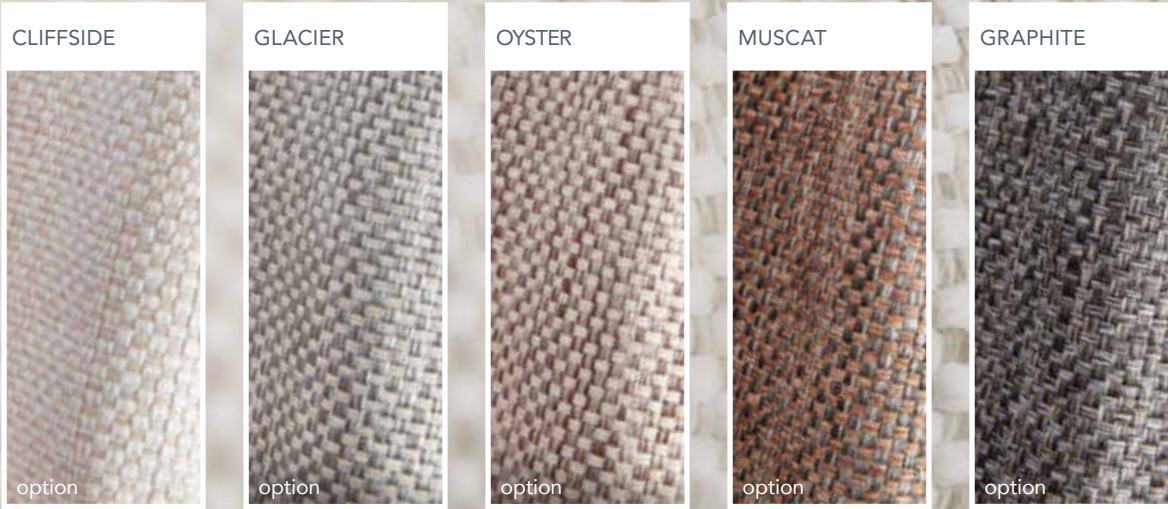

SALIGNA

CHARCOAL

LIGHT GREY

MANDARIN
ORANGE

NOUGAT

MONTEVIDEO

DARK GREY

LIGHT GREY

CREAM

RED

MANDARIN
ORANGE

EXTERIOR – UPHOLSTERY

CASABLANCA

BALI

CUSHION DESIGN UPGRADE BALI (TOP AND BOTTOM FACE) + CASABLANCA (SIDE FACES)

INTERIOR – UPHOLSTERY

CAPETOWN

CUSHION DESIGN UPGRADE CAPETOWN (TOP AND BOTTOM FACE) + BALI (SIDE FACES)

INTERIOR – UPHOLSTERY

LIMA

CUSHION DESIGN UPGRADE LIMA (TOP AND BOTTOM FACE) + CAPETOWN (SIDE FACES)

INTERIOR – UPHOLSTERY